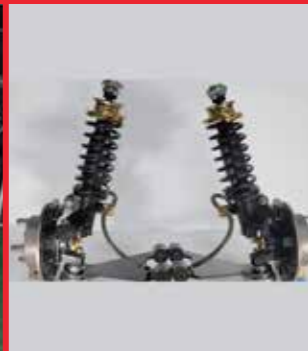

INDEPENDANT SUSPENSION