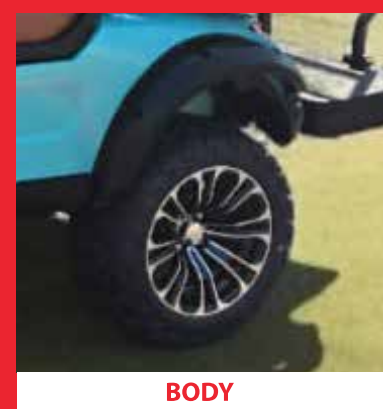

APOWER BATTERY

MOTOR

CONTROLLER

BODY AND CART

Dimensions: 143"x50"x82"
Wheel Base: 95"
Passengers: 6
Wheel Track: 900mm / 1000mm
Ground Clearance: 150mm
Curb Weight: 1190 lbs
Body / Roof: ABS Engineered Injection
Frame: High strength Welded steel frame with corrosion resistant coating and Powder coat color black.

BODY

FRAME

TOYS

Seats: Plush diamond stitched seats with adjustable head rests
Electronics: 11" Multi Media touchscreen display with integrated Apple Car Play, Android Auto, Bluetooth, Stereo with speakers, Digital gauge display, Backup Camera and more!
Lights and Signals: LED lights, Daytime running, headlights, reverse and Emergency flashers and integrated Mirror Blinkers.
Controls: Keyless ignition with Key FOB and integrated Cart alarm. F/R/N switch, Headlights and accessory switch, Flasher switch, USB and Type C port, and Electric horn.
Accessories: Lifted Body Design, Full length roof with grab handles, Full length side step bars, multiple cup holders in front and rear, fold down rear seat with storage compartment. Custom 14"rims and either off road or street tires. Quality foldable and tinted windshield.

11" TOUCHSCREEN MULTIMEDIA DISPLAY

PREMIUM RIMS

PLUSH DIAMOND STITCHED ADJUSTABLE HEAD RESTS

KEY FOB IGNITION WITH CART ALARM

FULL LENGTH ROOF WITH GRAB BARS

SIDE STEP BARS

SPEAKERS

STORAGE COMPARTMENT