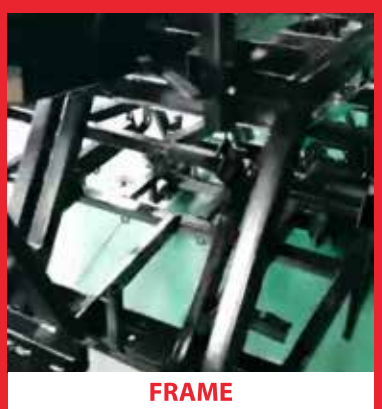

APOWER BATTERY

MOTOR

CONTROLLER

BODY AND CART

Dimensions: 143"x50"x82"
Wheel Base: 95"
Passengers: 6
Wheel Track: 900mm / 1000mm
Ground Clearance: 150mm
Curb Weight: 1190 lbs
Body / Roof: ABS Engineered Injection
Frame: High strength Welded steel frame with corrosion resistant coating and Powder coat color black.

BODY

FRAME

TOYS

Seats: Plush diamond stitched seats with adjustable head rests
Electronics: 11" Multi Media touchscreen display with integrated Apple Car Play, Android Auto, Bluetooth, Stereo with speakers, Digital gauge display, Backup Camera and more!
Lights and Signals: LED lights, Daytime running, headlights, reverse and Emergency flashers and integrated Mirror Blinkers.
Controls: Keyless ignition with Key FOB and integrated Cart alarm. F/R/N switch, Headlights and accessory switch, Flasher switch, USB and Type C port, and Electric horn.
Accessories: Lifted Body Design, Full length roof with grab handles, Full length side step bars, multiple cup holders in front and rear, fold down rear seat with storage compartment. Custom 14"rims and either off road or street tires. Quality foldable and tinted windshield.

11" TOUCHSCREEN MULTIMEDIA DISPLAY

PREMIUM RIMS

PLUSH DIAMOND STITCHED ADJUSTABLE HEAD RESTS

KEY FOB IGNITION WITH CART ALARM

FULL LENGTH ROOF WITH GRAB BARS

SIDE STEP BARS

SPEAKERS

STORAGE COMPARTMENT