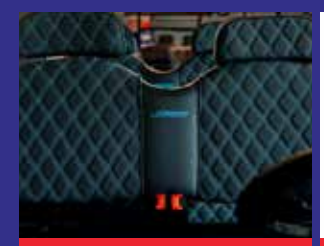

BODY

FRAME

TOYS

Seats: Plush diamond stitched seats with adjustable head rests
Electronics: 11" Multi Media touchscreen display with integrated Apple Car Play, Android Auto, Bluetooth, Stereo with speakers, Digital gauge display, Backup Camera and more!
Lights and Signals: LED lights, Daytime running, headlights, reverse and Emergency flashers and integrated Mirror Blinkers.
Controls: Keyless ignition with Key FOB and integrated Cart alarm. F/R/N switch, Headlights and accessory switch, Flasher switch, USB and Type C port, and Electric horn.
Accessories: Lifted Body Design, Full length roof with grab handles, Full length side step bars, multiple cup holders in front and rear, fold down rear seat with storage compartment. Custom 14"rims and either off road or street tires. Quality foldable and tinted windshield.

11" TOUCHSCREEN MULTIMEDIA DISPLAY

PREMIUM RIMS

PLUSH DIAMOND STITCHED ADJUSTABLE HEAD RESTS

KEY FOB IGNITION WITH CART ALARM

FULL LENGTH ROOF WITH GRAB BARS

SIDE STEP BARS

SPEAKERS

STORAGE COMPARTMENT