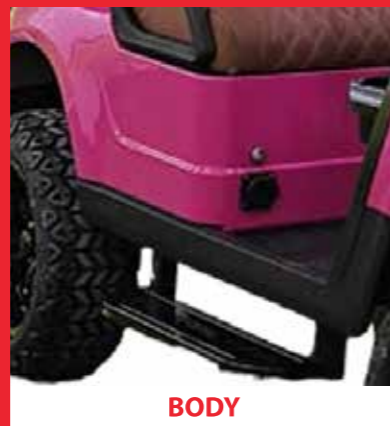

APOWER BATTERY

MOTOR

CONTROLLER

BODY AND CART

Dimensions: 110"x50"x82"
Wheel Base: 66"
Passengers: 4
Wheel Track: 900mm / 1000mm
Ground Clearance: 150mm
Curb Weight: 1015 lbs
Body / Roof: ABS Engineered Injection
Frame: High strength Welded steel frame with corrosion resistant coating and Powder coat color black.

BODY

FRAME

TOYS

Seats: Plush diamond stitched seats with adjustable head rests
Electronics: 11" Multi Media touchscreen display with integrated Apple Car Play, Android Auto, Bluetooth, Stereo with speakers, Digital gauge display, Backup Camera and more!
Lights and Signals: LED lights, Daytime running, headlights, reverse and Emergency flashers and integrated Mirror Blinkers.
Controls: Keyless ignition with Key FOB and integrated Cart alarm. F/R/N switch, Headlights and accessory switch, Flasher switch, USB and Type C port, and Electric horn.
Accessories: Lifted Body Design, Full length roof with grab handles, Full length side step bars, multiple cup holders in front and rear, fold down rear seat with storage compartment. Custom 14"rims and either off road or street tires. Quality foldable and tinted windshield.

11" TOUCHSCREEN MULTIMEDIA DISPLAY

PREMIUM RIMS

PLUSH DIAMOND STITCHED ADJUSTABLE HEAD RESTS

KEY FOB IGNITION WITH CART ALARM

FULL LENGTH ROOF WITH GRAB BARS

SIDE STEP BARS

SPEAKERS

STORAGE COMPARTMENT